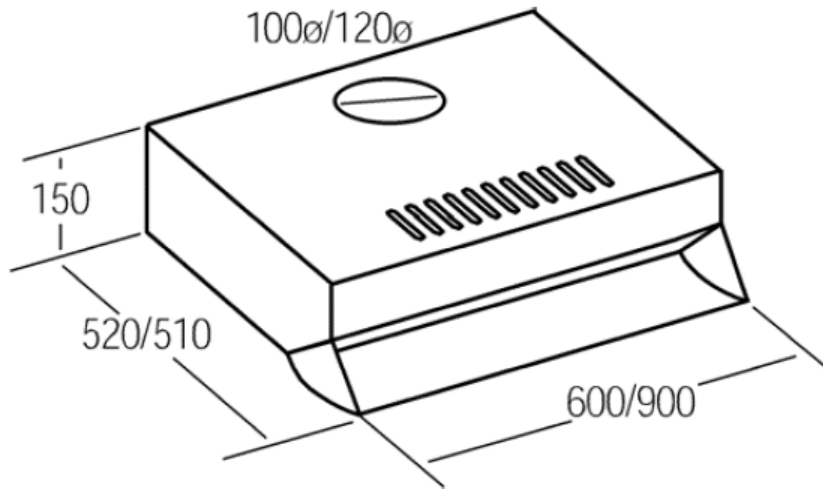

SPECIFICATION SHEET - appliances

BRAND:		Product Photo:
ORIGIN:	SPAIN	
SERIES:	F2060WT	
PRODUCT DESCRIPTION:	Traditional hood white • 1 x 40w lighting • 3 speeds, shielded motor system • 1 motor, 200m3/h maximum extraction capacity	
MODEL No.	0201.1047	
FINISH/COLOUR:	Finish stainless steel	
DIMENSIONS:	520 x 600mm	
OPTIONAL MATCHING PARTS:		

Technical Informations:

Voltage: 220V / 50~60 Hz
Power:
Phase: single+grounding

REMINDER:

Do not use cleaners containing abrasive cleansers, ammonia, bleach, acids, waxes, alcohol, solvents or other products not recommended for chrome.

All information is for reference only, installation shall always be based on the actual product delivered.